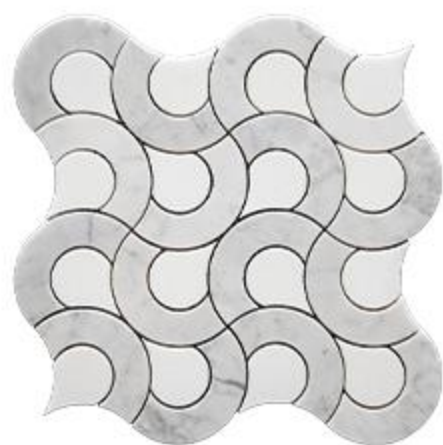

## ■ DIMENSIONS

• 36X36X3/8"

• 24X24X3/8"

• 12X24X3/8"

• 2X8X3/8"

• 3X6X3/8"

• 12" Hexagon

## ■ MARBLE MOSAIC

1001013  
12.52X7.44X0.39 INCH

1001073  
13.15X11.57X0.39 INCH

MIX2025214  
14.76X12.01X0.39 INCH

1001063  
11.22X12.36X0.39 INCH

1001062  
12.2X12.01X0.39 INCH

1001070  
12.8X12.01X0.39 INCH