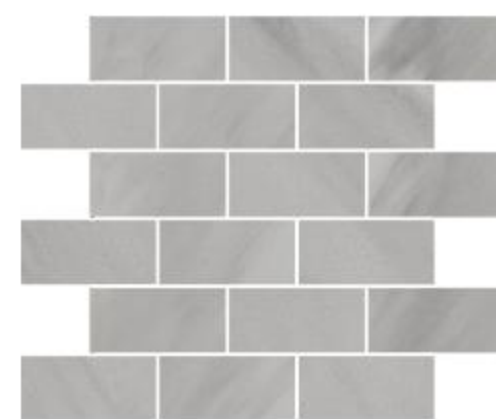

1002006
12.01X12.01X0.39 INCH