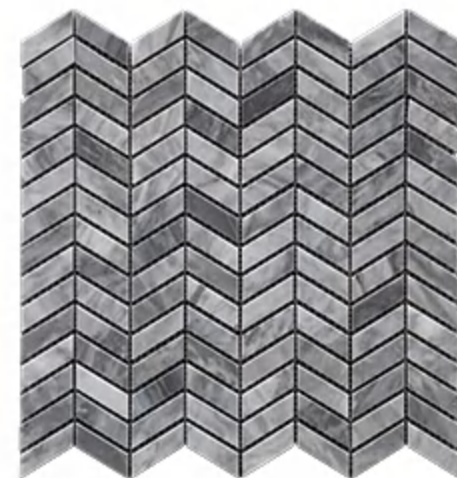

1001005
11.57X11.46X0.39 INCH