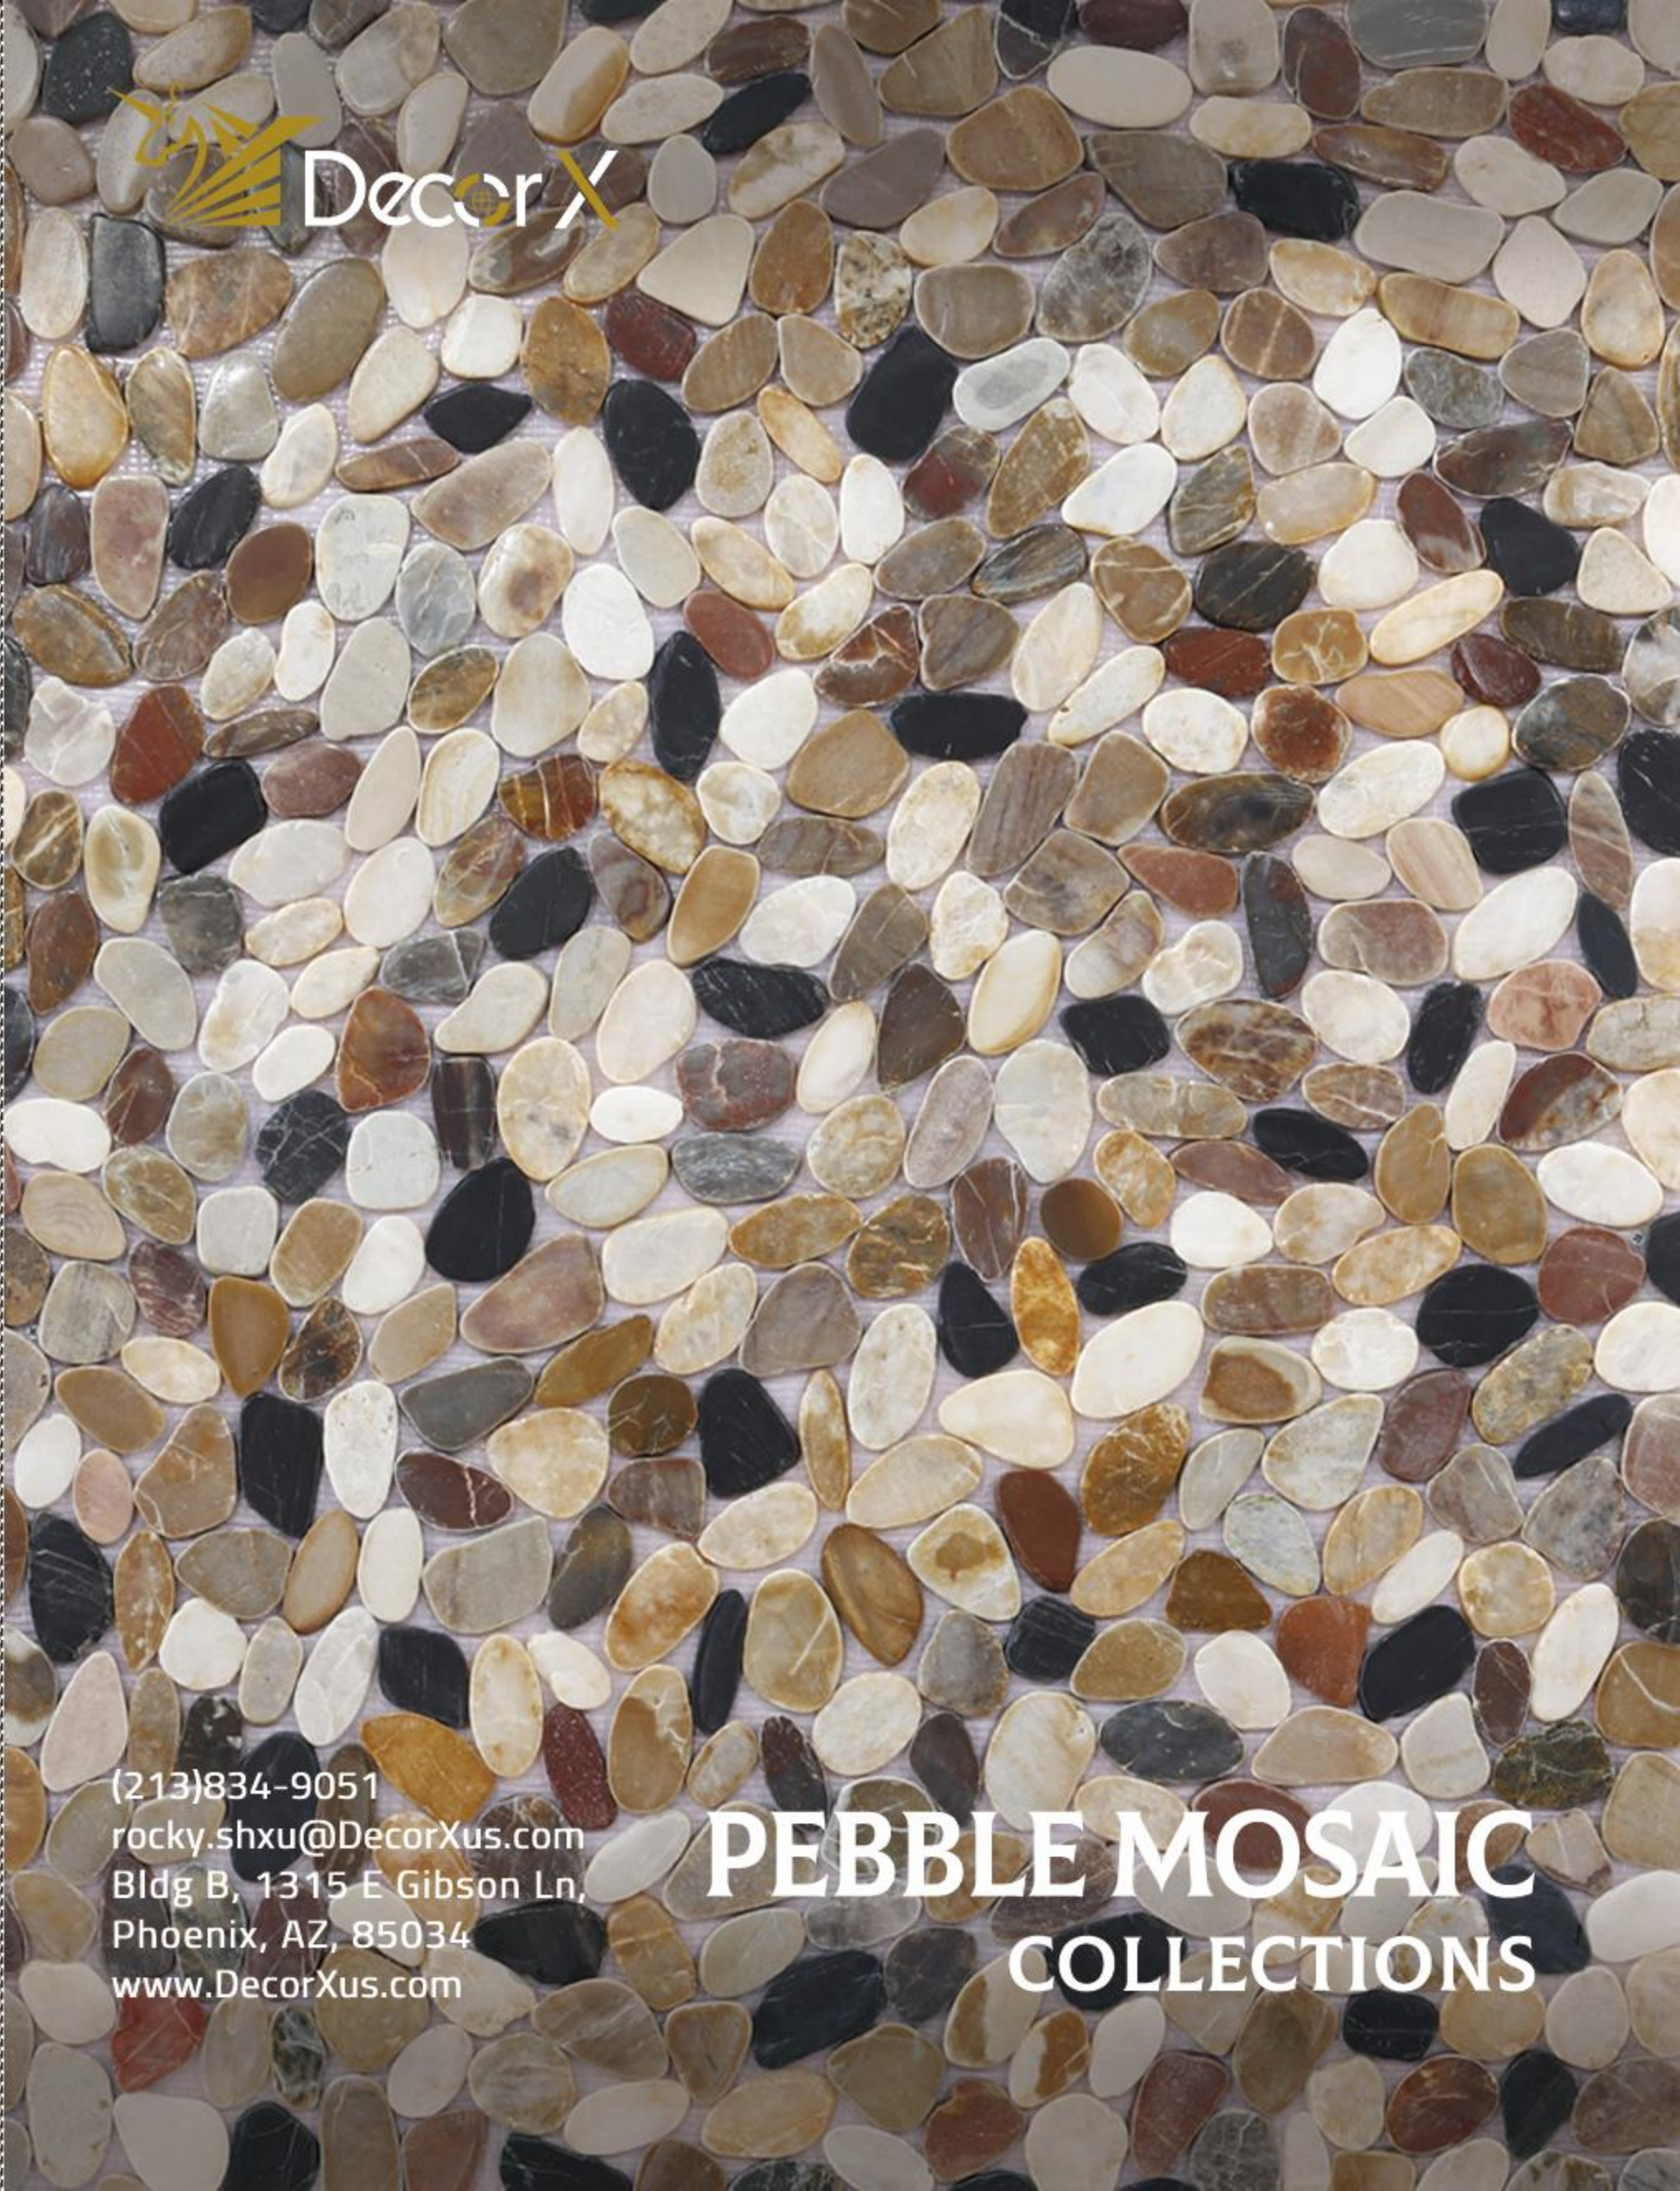

(213)834-9051
rocky.shxu@DecorXus.com
Bldg B, 1315 E Gibson Ln,
Phoenix, AZ, 85034
www.DecorXus.com

**PEBBLE MOSAIC
COLLECTIONS**