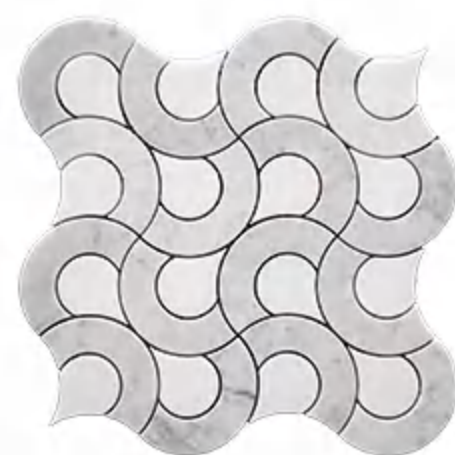

## ■ MARBLE MOSAIC

WM2025007  
7.52X7.48X0.39 INCH

WM2025002  
11.46X5.98X0.39 INCH

WM2025003  
10.87X9.41X0.39 INCH

WM2025035  
14.13X15.51X0.39 INCH

WM2025022  
9.96X11.22X0.39 INCH

WM2025032  
12.72X11.73X0.39 INCH