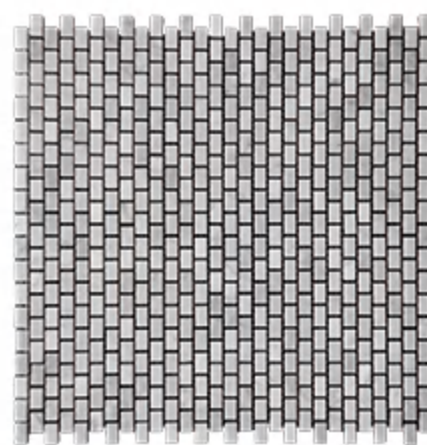

1001031
12.01X12.01X0.39 INCH