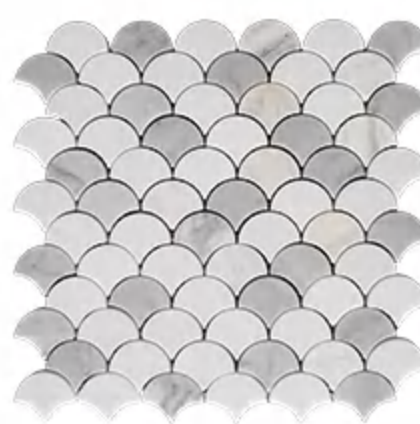

MIX2025276
11.3X10.67X0.39 INCH