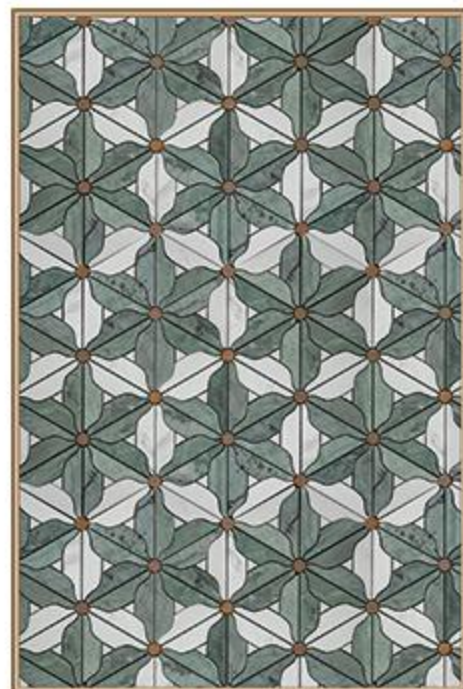

...
Frame Effect