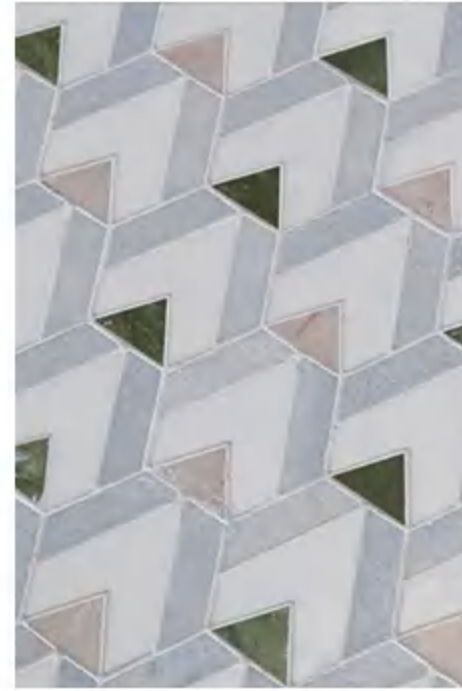

...
Detail Show

■ Material Name

S K U: WM2025001

TYPE: MARBLE MOSAIC

D I M: 19.25X13.62X0.39 INCH

SURFACE: POLISHED

USAGE: WALLS/FLOORS

MATERIAL①: THASSOS WHITE

MATERIAL②: ARGENTINA BLUE

MATERIAL③: DANDONG GREEN

MATERIAL④: CREAM ROSE