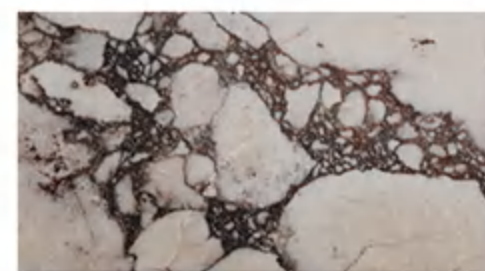

■ WATERJET MOSAIC

■ **WM2025009**

6.61X11.54X0.39 INCH

...
Single Sheet

■ Material Name

· Bulgari ·

S K U: WM2025009

TYPE: MARBLE MOSAIC

D I M: 6.61X11.54X0.39 INCH

SURFACE: POLISHED

USAGE: WALLS/FLOORS

MATERIAL①: THASSOS WHITE

MATERIAL②: BULGARI

MATERIAL③: NERO MARQUINA