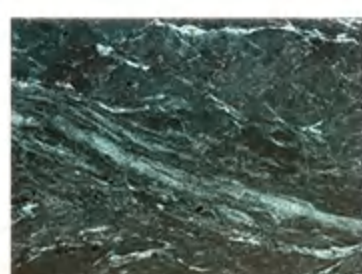

· Empress Green ·