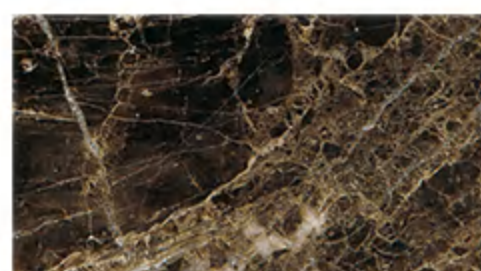

· Imperial Gold ·

· Dark Emperador ·

S K U: WM2025026

TYPE: MARBLE MOSAIC

D I M: 12.4X6.18X0.39 INCH

SURFACE: POLISHED

USAGE: WALLS/FLOORS

MATERIAL①: CREMA MARFIL