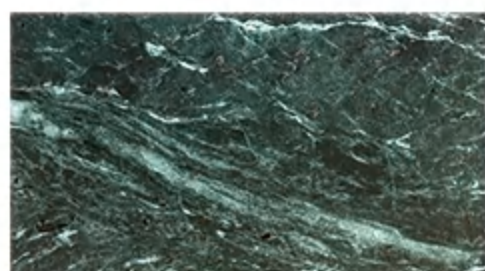

MATERIAL②: THASSOS WHITE

■ WATERJET MOSAIC

■ **WM2025033**

7.83X5.16X0.39 INCH

...
Single Sheet

...
Frame Effect

...
Detail Show

■ Material Name