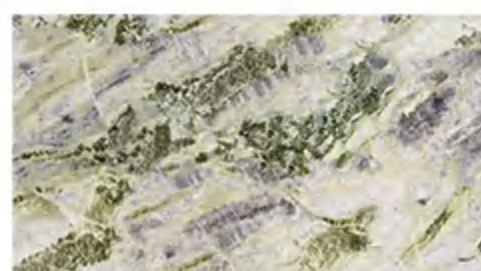

· Green Jade ·

S K U: WM2025024

TYPE: MARBLE MOSAIC

D I M: 10.43X10.79X0.39 INCH

SURFACE: POLISHED

USAGE: WALLS/FLOORS

MATERIAL①: THASSOS WHITE

MATERIAL②: MORENO GREY

MATERIAL③: GREEN JADE