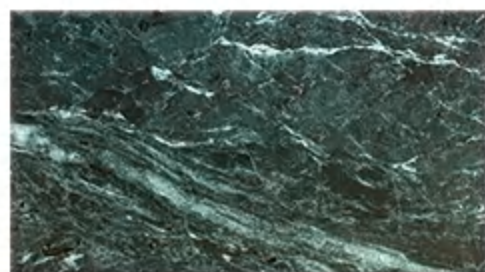

■ Material Name

· Empress Green ·