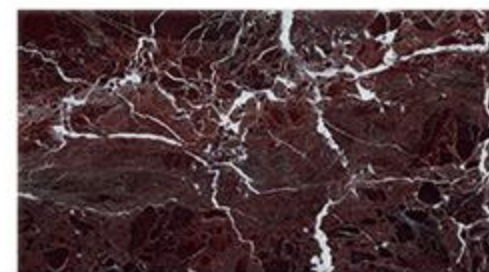

MATERIAL②: MOTHER OF PEARL

■ WATERJET MOSAIC

■ WM2025044

11.06X11.06X0.39 INCH

...
Single Sheet

...
Frame Effect

■ Material Name

· Calacatta Gold ·