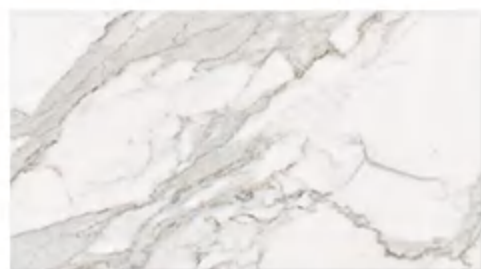

■ Material Name

· Calacatta Gold ·