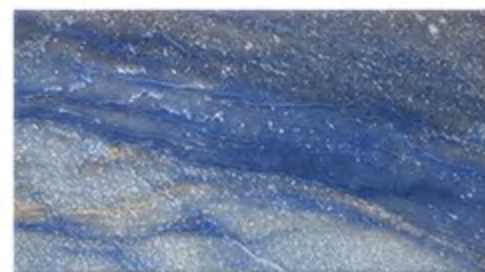

· Azul Blue ·