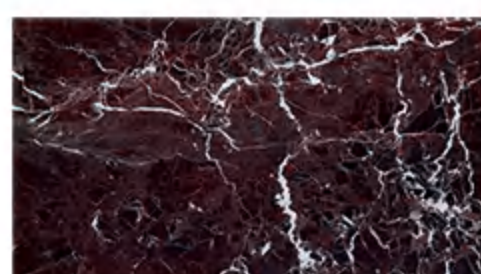

· Rosso Lepanto ·

S K U: WM2025004

TYPE: MARBLE MOSAIC

D I M: 16.1X10.39X0.39 INCH

SURFACE: POLISHED

USAGE: WALLS/FLOORS

MATERIAL①: THASSOS WHITE

MATERIAL②: CORAL RED

MATERIAL③: ROSSO LEPANTO