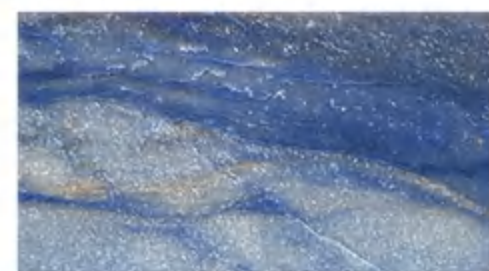

■ WATERJET MOSAIC

■ **WM2025003**

10.87X9.41X0.39 INCH

...
Single Sheet

...
Frame Effect

...
Detail Show

■ Material Name

· Thassos White ·