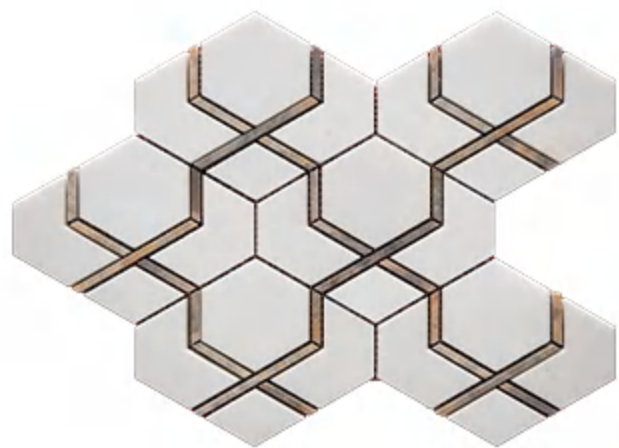

TYPE: MARBLE MOSAIC

D I M: 16.1X13.94X0.39 INCH

SURFACE: POLISHED

USAGE: WALLS/FLOORS

MATERIAL①: DOLOMITE WHITE

MATERIAL②: CINDERELLA

■ WATERJET MOSAIC

■ **WM2025017**
12.09X6.73X0.39 INCH