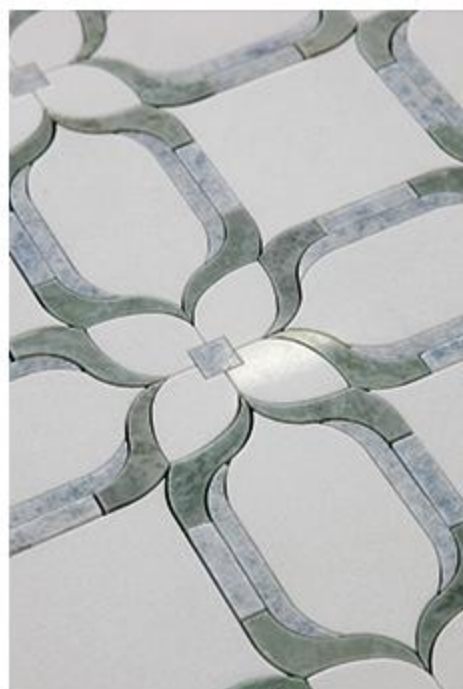

...
Detail Show