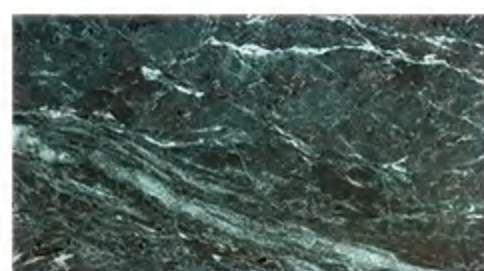

· Empress Green ·

S K U: WM2025025

TYPE: MARBLE MOSAIC

D I M: 8.46X8.46X0.39 INCH

SURFACE: POLISHED

USAGE: WALLS/FLOORS

MATERIAL①: DOLOMITE WHITE

MATERIAL②: DARK EMPERADOR

MATERIAL③: EMPRESS GREEN