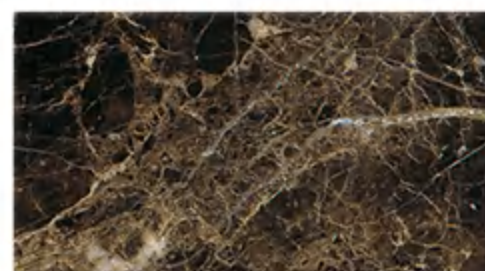

· Dark Emperor ·