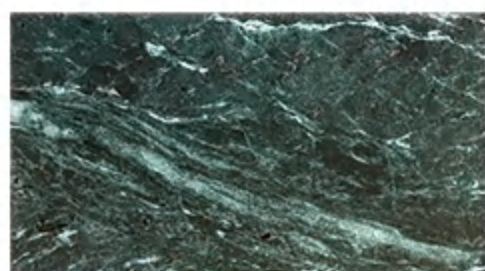

■ Material Name

· Empress Green ·