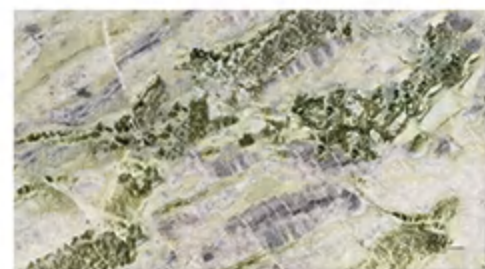

· Green Jade ·

S K U: WM2025011

TYPE: MARBLE MOSAIC

D I M: 12.44X11.77X0.39 INCH

SURFACE: POLISHED

USAGE: WALLS/FLOORS

MATERIAL①: CALACATTA GOLD

MATERIAL②: THASSOS WHITE