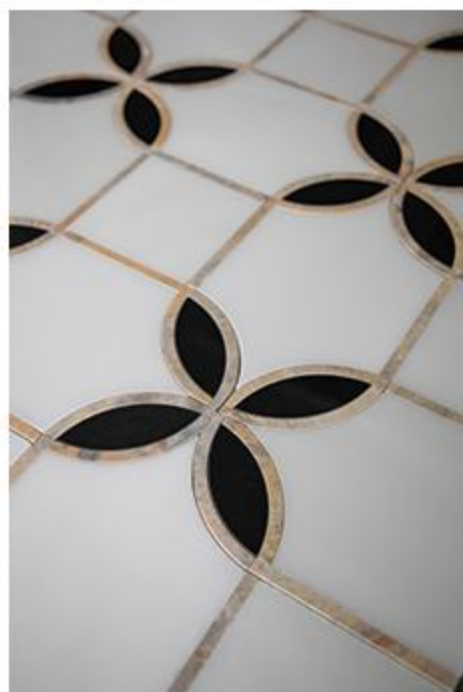

...
Detail Show