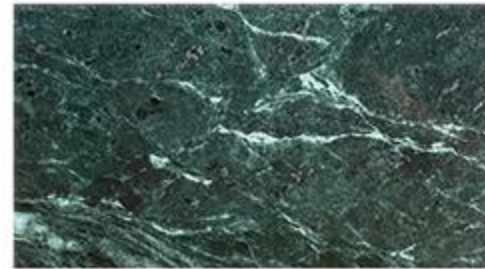

· Empress Green ·

S K U: WM2025039

TYPE: MARBLE MOSAIC

D I M: 15.94X14.69X0.39 INCH

SURFACE: POLISHED

USAGE: WALLS/FLOORS

MATERIAL①: THASSOS WHITE

MATERIAL②: EMPRESS GREEN