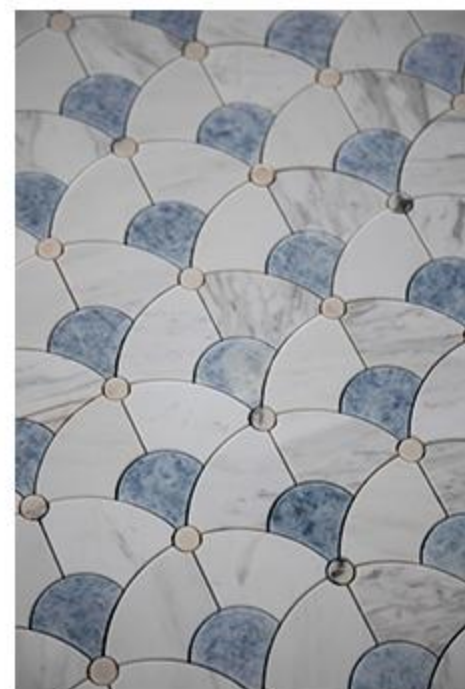

MATERIAL①: THASSOS WHITE

MATERIAL②: EMPRESS GREEN

■ WATERJET MOSAIC

■ **WM2025039**

15.94X14.69X0.39 INCH

...
Single Sheet

...
Frame Effect

...
Detail Show