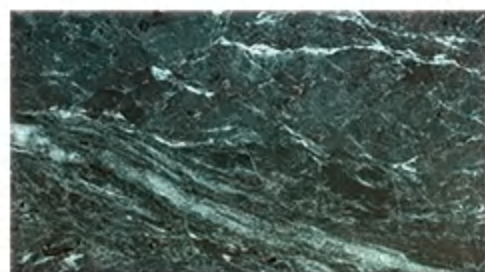

■ Material Name

· Empress Green ·