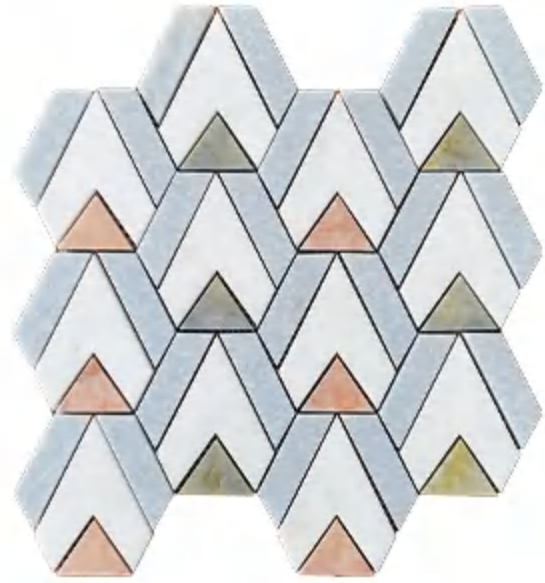

USAGE: WALLS/FLOORS

MATERIAL①: CREAM ROSE

MATERIAL②: THASSOS WHITE

MATERIAL③: OCEAN BLUE

■ WATERJET MOSAIC

■ **WM2025001**

19.25X13.62X0.39 INCH

...
Single Sheet